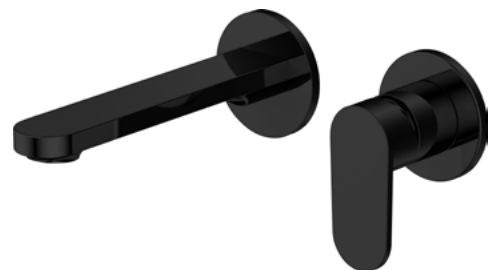

Zyra Tall Single Lever Basin Mixer

■ | KI6068114CR
CHROME

■ | KI6068114MB
MATT BLACK

Zyra Wall Mounted Basin Mixer