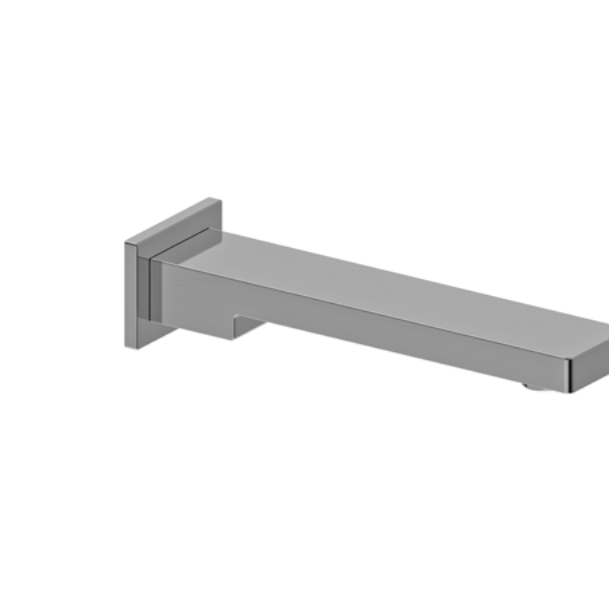

AI0752BN
BRUSHED NICKEL