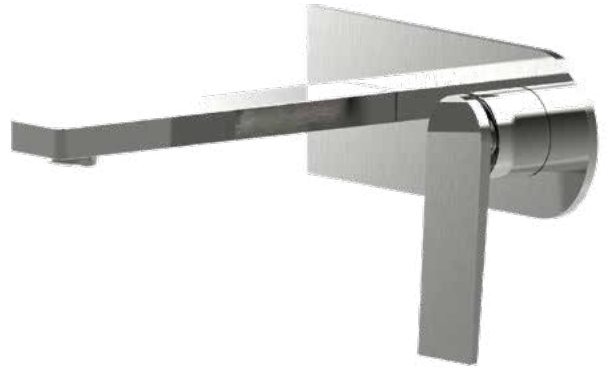

AI0466BN
BRUSHED NICKEL

AI0466BG
BRUSHED GOLD

AI0466MB
MATT BLACK

Senso Wall-Mounted Basin Mixer

■ AI4082CP + AI4070NF
CHROME

■ AI4082BN + AI4070NF
BRUSHED NICKEL

■ AI4082BG + AI4070NF
BRUSHED GOLD

■ AI4082MB + AI4070NF
MATT BLACK