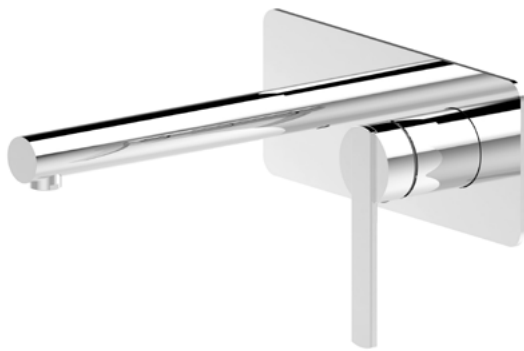

AI0461BN
BRUSHED NICKEL

AI0461BG
BRUSHED GOLD

AI0461MB
MATT BLACK

BASIN AREA | BASIN MIXERS

Rosa Wall-Mounted Basin Mixer

AI4080CP + AI4070NF
CHROME

AI4080BN + AI4070NF
BRUSHED NICKEL

AI4080BG + AI4070NF
BRUSHED GOLD