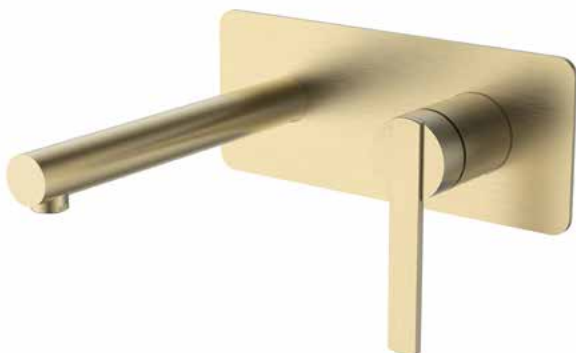

AI0461BN
BRUSHED NICKEL

AI0461BG
BRUSHED GOLD

AI0461MB
MATT BLACK

BASIN AREA | BASIN MIXERS

Rosa Wall-Mounted Basin Mixer

AI4080CP + AI4070NF
CHROME

AI4080BN + AI4070NF
BRUSHED NICKEL

AI4080BG + AI4070NF
BRUSHED GOLD