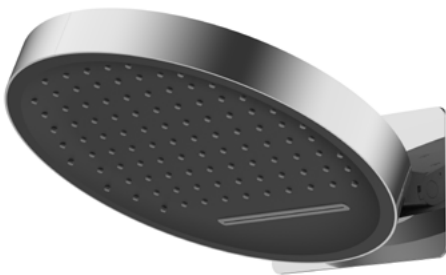

Hand Shower with Rail

■ AI0440CP
CHROME

■ AI0440BN
BRUSHED NICKEL

■ AI0440BG
BRUSHED GOLD

■ AI0440MB
MATT BLACK

■ AI0440GM
GUN METAL

SHOWER AREA

Overhead Shower 320 With 2 Functions