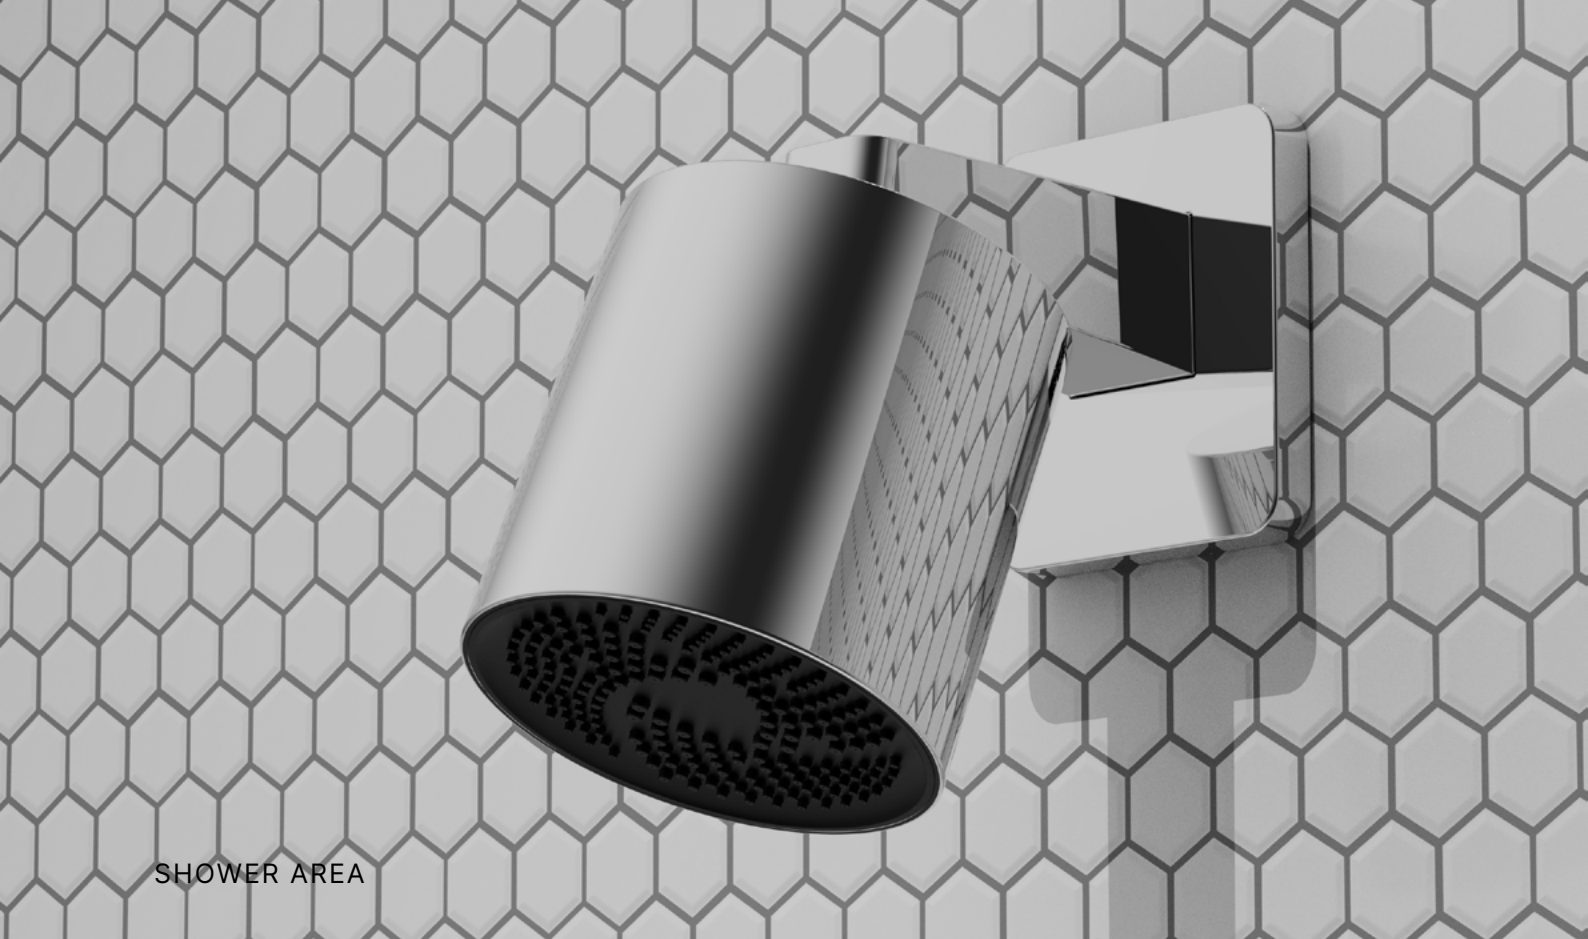

BTSH1088CR +
BTSH1088CON
CHROME

BTSH1088BN +
BTSH1088CON
BRUSHED NICKEL

■ BTSH1088BG +
BTSH1088CON
BRUSHED GOLD

■ BTSH1088MB +
BTSH1088CON
MATT BLACK

■ BTSH1088GM +
BTSH1088CON
GUN METAL

SHOWER AREA

Overhead Shower 120 With 1 Function