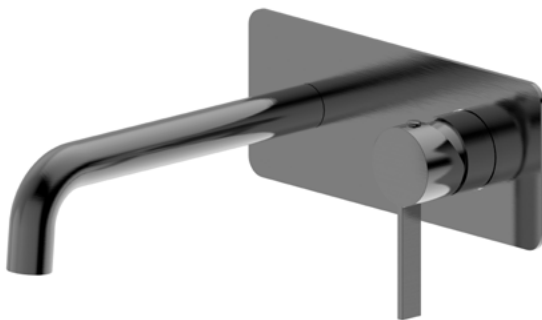

AI4076GM + AI4070NF
GUN METAL