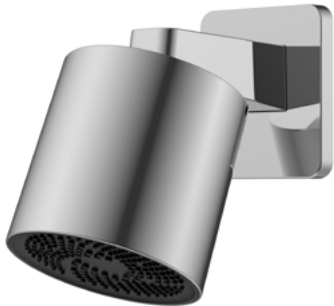

BTSH1088CR +
BTSH1088CON
CHROME

BTSH1088BN +
BTSH1088CON
BRUSHED NICKEL

■ BTSH1088BG +
BTSH1088CON
BRUSHED GOLD

■ BTSH1088MB +
BTSH1088CON
MATT BLACK

■ BTSH1088GM +
BTSH1088CON
GUN METAL

SHOWER AREA

Overhead Shower 120 With 1 Function