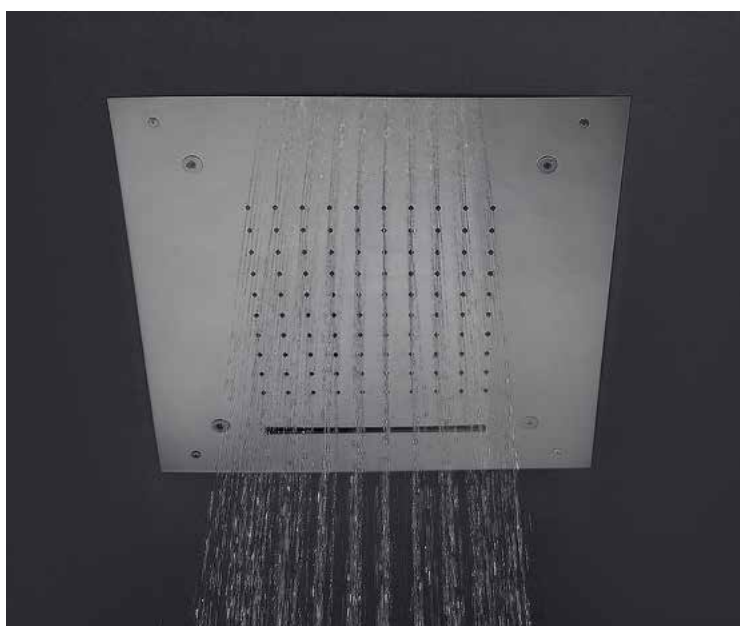

AI4081BN + AI4071NF
BRUSHED NICKEL

AI4081BG + AI4071NF
BRUSHED GOLD

AI4081MB + AI4071NF
MATT BLACK

SHOWER AREA | MULTIFUNCTIONAL SHOWERS

Harmony Multifunction Shower

500 x 500 mm | With Rain, Waterfall and Mist