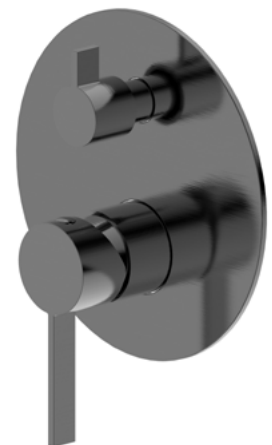

GF4008MB + GF4008CON
MATT BLACK

SHOWER AREA | SHOWER CONTROLS

Rana Bath & Shower Mixer

AI4077CP + AI4071NF
CHROME

AI4077BN + AI4071NF
BRUSHED NICKEL

AI4077BG + AI4071NF
BRUSHED GOLD

AI4077MB + AI4071NF
MATT BLACK