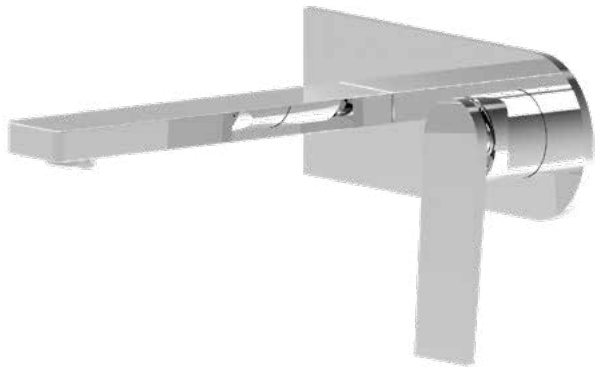

AI0466BN
BRUSHED NICKEL

AI0466BG
BRUSHED GOLD

AI0466MB
MATT BLACK

Senso Wall-Mounted Basin Mixer

■ AI4082CP + AI4070NF
CHROME

■ AI4082BN + AI4070NF
BRUSHED NICKEL

■ AI4082BG + AI4070NF
BRUSHED GOLD

■ AI4082MB + AI4070NF
MATT BLACK