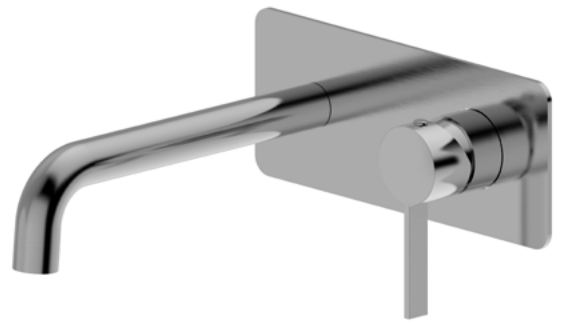

Rana Wall-Mounted Basin Mixer

■ AI4076CP + AI4070NF
CHROME