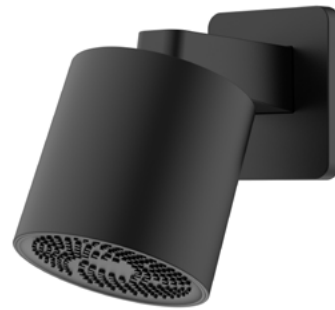

BTSH1028CR
CHROME

BTSH1028BN
BRUSHED NICKEL

■ BTSH1028BG
BRUSHED GOLD

■ BTSH1028MB
MATT BLACK

■ BTSH1028GM
GUN METAL

SHOWER AREA

Shoulder Shower Head

BTH900100CR
CHROME

BTH900100BN
BRUSHED NICKEL

BTH900100BG
BRUSHED GOLD

BTH900100MB
MATT BLACK

BTH900100GM
GUN METAL

SHOWER AREA
Rain Shower

Smart Showerhead 250mm

■ AI0226CP
CHROME

■ AI0226BN
BRUSHED NICKEL