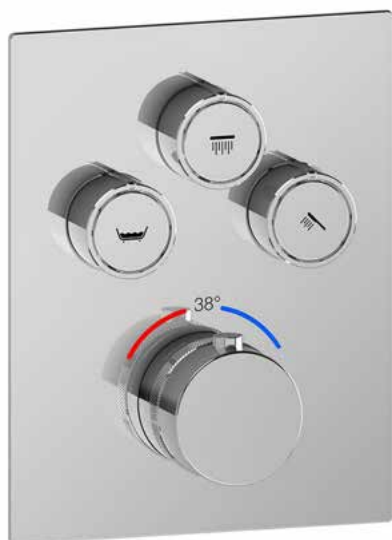

AI4112GM + AI4057NF
MIXER ROUND 3 FUNCTION

SHOWER AREA | SHOWER CONTROLS

One Touch Plus Thermostatic Mixer

MIXER SQUARE 2 FUNCTION WITH VOLUME CONTROL

AI4114CP + AI4056NF
MIXER SQUARE 2 FUNCTION

AI4114BN + AI4056NF
MIXER SQUARE 2 FUNCTION

AI4114BG + AI4056NF
MIXER SQUARE 2 FUNCTION

AI4114MB + AI4056NF
MIXER SQUARE 2 FUNCTION

AI4114GM + AI4056NF
MIXER SQUARE 2 FUNCTION

One Touch Plus Thermostatic Mixer

MIXER SQUARE 3 FUNCTION WITH VOLUME CONTROL