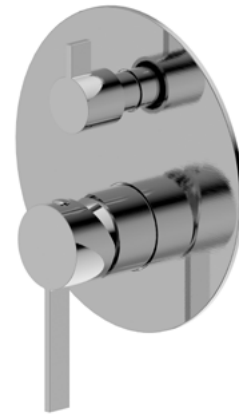

AI4077BN + AI4071NF
BRUSHED NICKEL