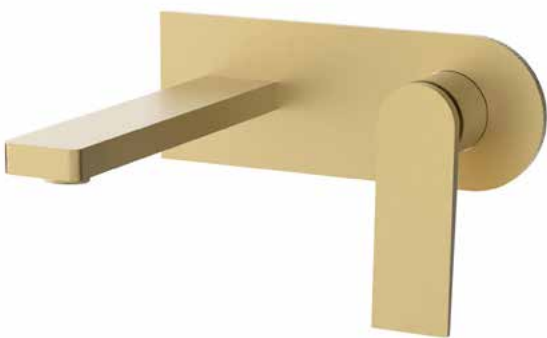

AI0466BN
BRUSHED NICKEL

AI0466BG
BRUSHED GOLD

AI0466MB
MATT BLACK

Senso Wall-Mounted Basin Mixer

■ AI4082CP + AI4070NF
CHROME

■ AI4082BN + AI4070NF
BRUSHED NICKEL

■ AI4082BG + AI4070NF
BRUSHED GOLD

■ AI4082MB + AI4070NF
MATT BLACK