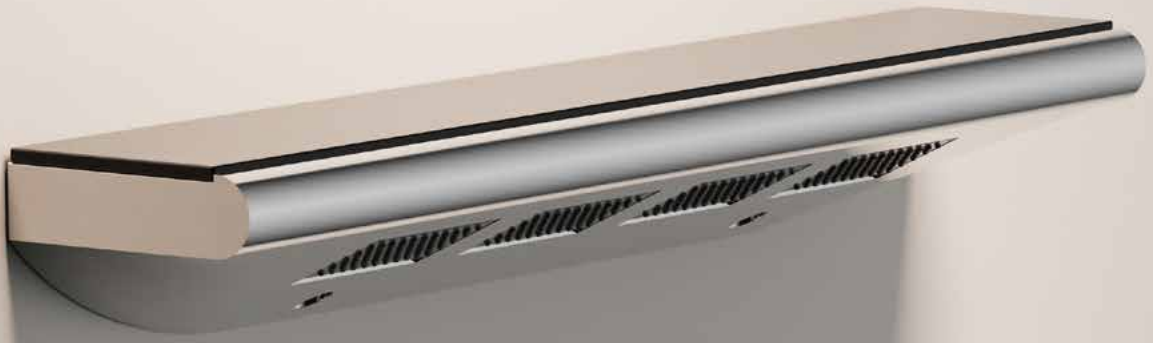

BTSH1028CR
CHROME

BTSH1028BN
BRUSHED NICKEL

■ BTSH1028BG
BRUSHED GOLD

■ BTSH1028MB
MATT BLACK

■ BTSH1028GM
GUN METAL

SHOWER AREA

Shoulder Shower Head

BTH900100CR
CHROME