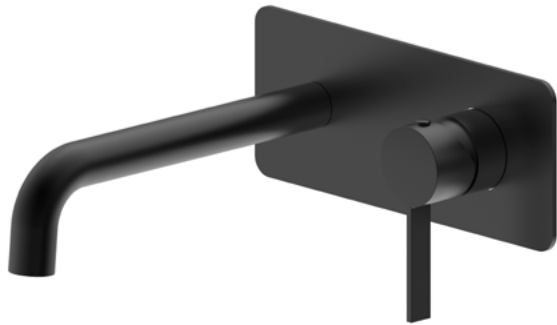

AI4076MB + AI4070NF
MATT BLACK