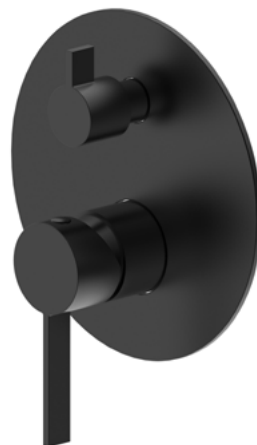

GF4008MB + GF4008CON
MATT BLACK

SHOWER AREA | SHOWER CONTROLS

Rana Bath & Shower Mixer

AI4077CP + AI4071NF
CHROME

AI4077BN + AI4071NF
BRUSHED NICKEL

AI4077BG + AI4071NF
BRUSHED GOLD

AI4077MB + AI4071NF
MATT BLACK